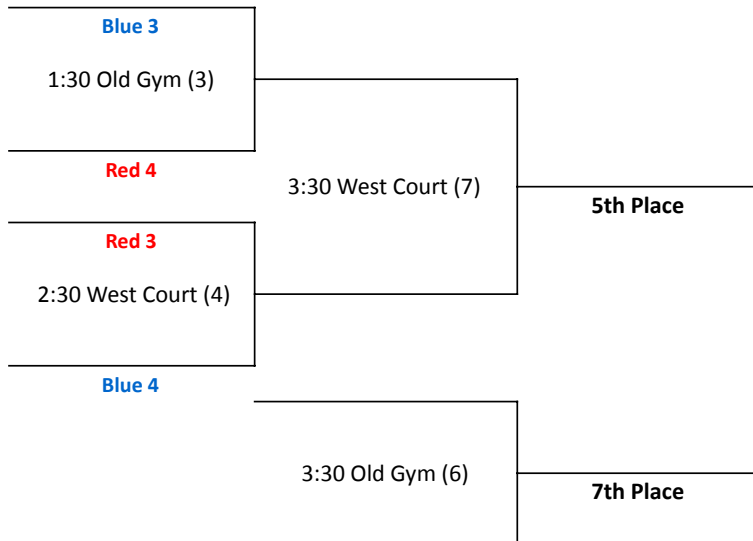

BLUE POOL
1. Sacred Heart
4. Frankfort
5. Linn
8. Wetmore

RED POOL
2. Valley Heights
3. Diller-Odell
6. Axtell
7. Pawnee City

- 9:00 3 vs. 7 East Court
- 9:00 1 vs. 8 West Court
- 9:00 4 vs. 5 Old Gym
- 2 vs. 6 (next available court)
- 1 vs. 5
- 4 vs. 8
- 6 vs. 7
- 2 vs. 3
- 1 vs. 4
- 5 vs. 8
- 2 vs. 7
- 3 vs. 6

**(HIGHER SEED IS HOME TEAM)**

**Consolation Bracket**

**Championship Bracket**